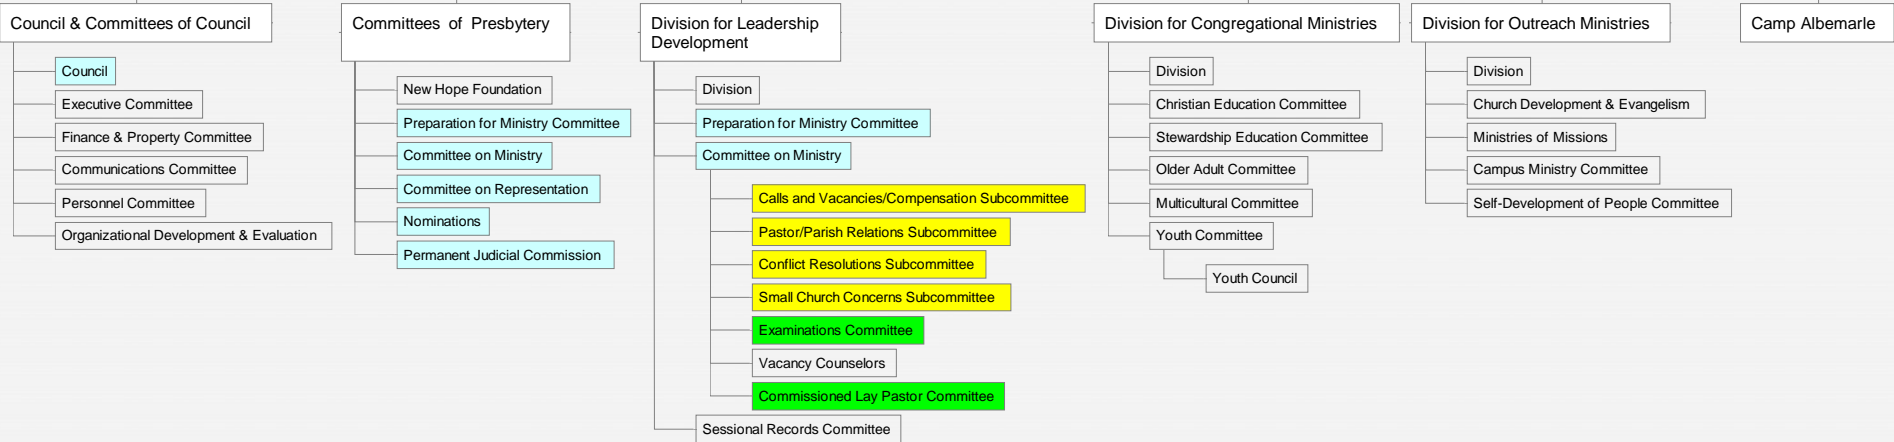

Organization of New Hope Presbytery

Required by BOO

Ad Hoc Subcommittees

Elected by Presbytery